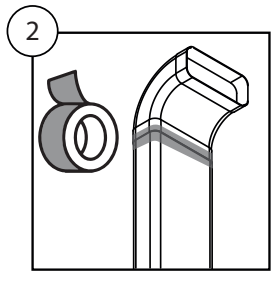

TYPHOON/TORNADO KIT - PLASMEX FLAD

Kit varenr. 536.99.1801.9

1x 1m	2x
1x	1x
1x	1x 3m
2x	1x