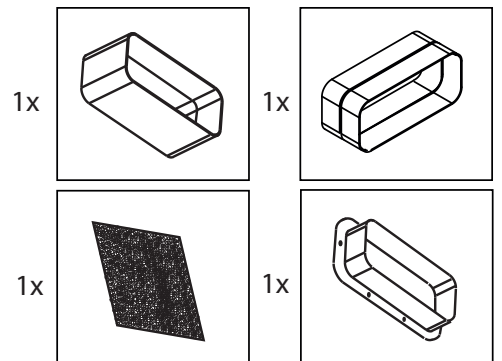

TORNADO/TYPHOON - RECIRKULERING KIT 5