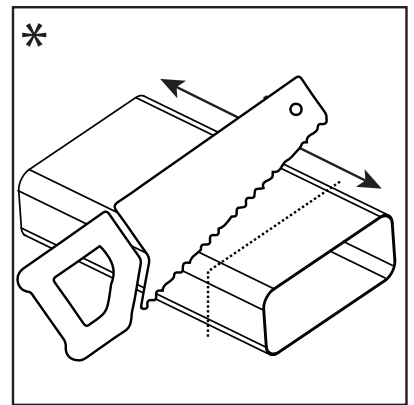

An exploded view diagram of a downdraft kit. It shows a square top panel with a grid of holes, a rectangular box below it, a trapezoidal hood, a vertical rectangular duct, and a flexible corrugated duct. The components are arranged vertically, showing their relative positions.

TYPHOON/TORNADO - DIREKTE UDBLÆSNING KIT 2

Kit varenr. 535.21.1250.9

1x 1m	2x
1x	1x
2x	1x 3m

TYPHOON/TORNADO - DIREKT UDBLÆSNING UNDER GULV KIT 3

Kit varenr. 535.21.1260.9

- | | | | |
|----|---|----|--|
| 4x | 
1m | 2x |  |
| 1x |  | 1x | 
<input checked="" type="checkbox"/>  |
| 2x |  | 1x | 
3m |
| | | 2x |  |