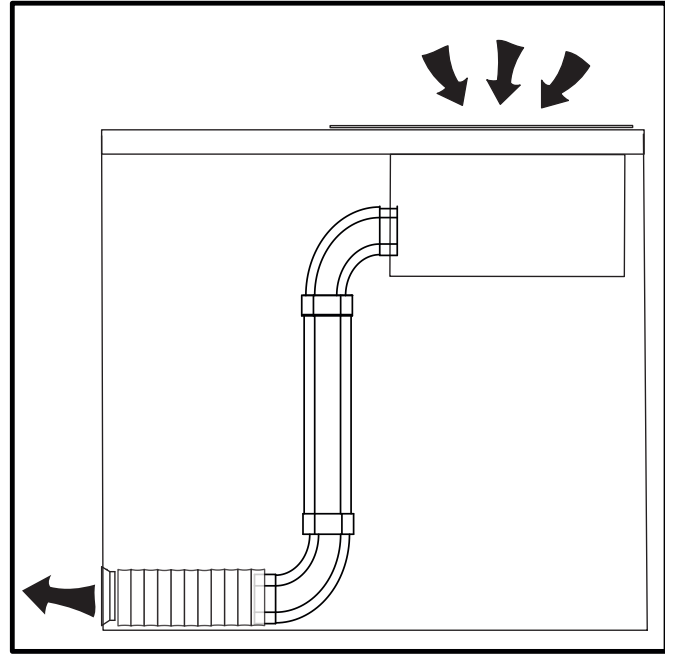

TYPHOON/TORNADO - RECIRKULERING, KIT 4

Kit varenr. 535.21.1280.9