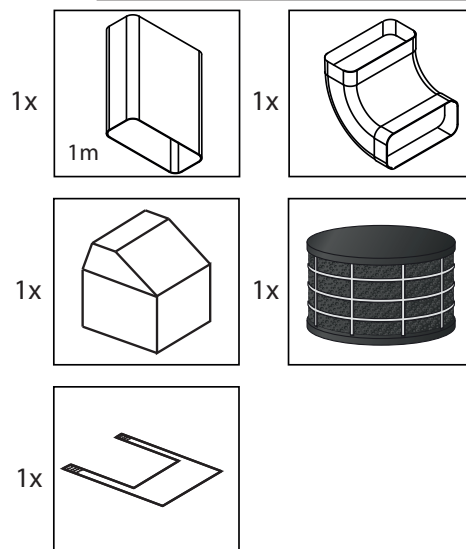

Kit 6 monteringsmanual:

<https://www.thermex.dk/qr/kit6manual>