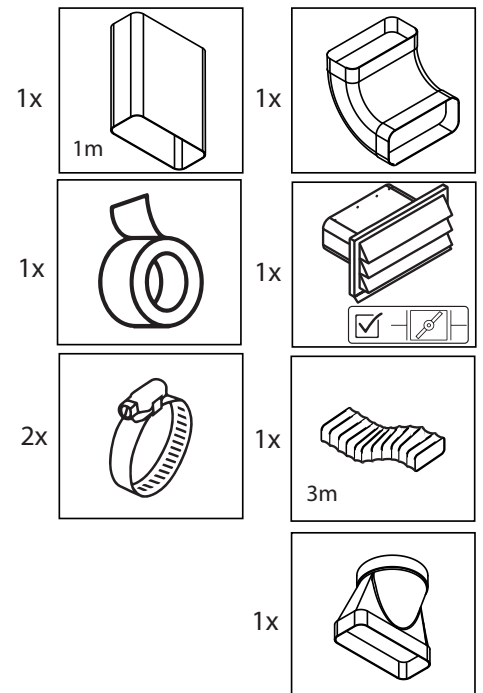

CYCLONE KIT - DIREKTE UDBLÆSNING

Kit varenr. 535.23.1250.9