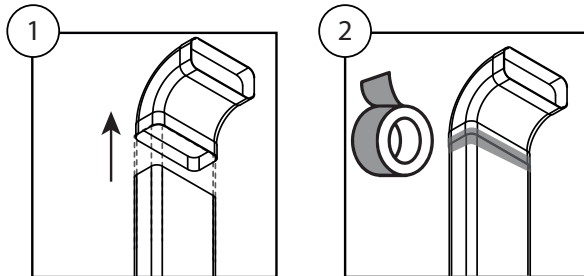

TYPHOON/TORNADO - RECIRKULERING, KIT 4

Kit varenr. 535.21.1280.9