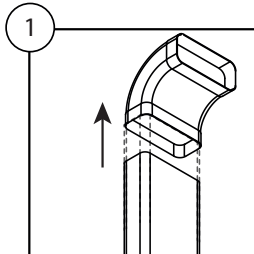

An exploded view diagram of a downdraft kit. It shows a square top panel with a grid of holes, a rectangular box below it, a trapezoidal hood, a vertical rectangular duct, and a flexible corrugated duct. The components are arranged vertically, showing their relative positions.

TYPHOON/TORNADO - DIREKTE UDBLÆSNING KIT 2

Kit varenr. 535.21.1250.9

1x 1m	2x
1x	1x
2x	1x 3m

TYPHOON/TORNADO - DIREKT UDBLÆSNING UNDER GULV KIT 3

Kit varenr. 535.21.1260.9

- | | | | |
|----|---|----|--|
| 4x | 
1m | 2x |  |
| 1x |  | 1x | 
<input checked="" type="checkbox"/>  |
| 2x |  | 1x | 
3m |
| | | 2x |  |