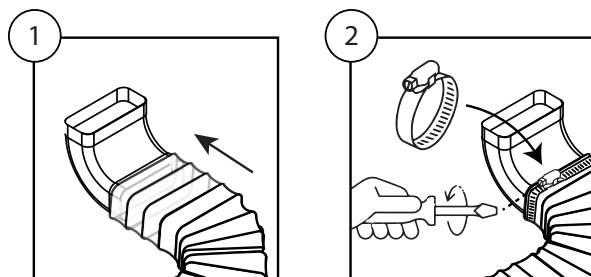

TYPHOON/TORNADO - RECIRKULERING, KIT 4

Kit varenr. 535.21.1280.9