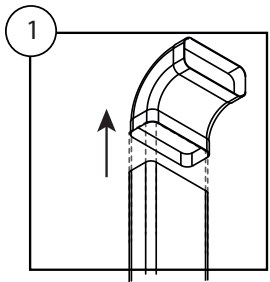

TYPHOON/TORNADO KIT - PLASMEX FLAD

Kit varenr. 536.99.1801.9

1x 1m	2x
1x	1x
1x	1x 3m
2x	1x