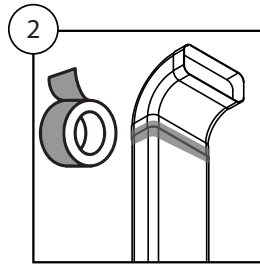

CYCLONE KIT - PLASMEX RUND

Kit varenr. 536.99.1800.9

1x		1x	
1x		1x	
4x		1x	
1x		1x