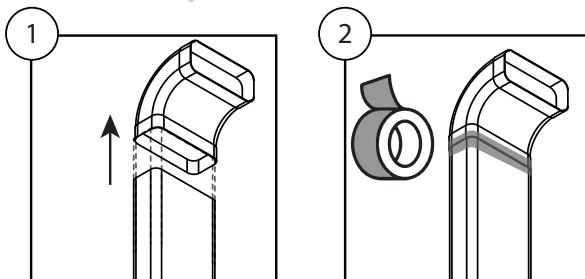

An exploded view diagram of a downdraft kit. It shows a square top panel with a grid of holes, a rectangular box below it, a trapezoidal hood, a vertical rectangular duct, and a flexible corrugated duct. The components are arranged vertically, showing their relative positions.

TYPHOON/TORNADO - DIREKTE UDBLÆSNING KIT 2

Kit varenr. 535.21.1250.9

1x 1m	2x
1x	1x
2x	1x 3m

TYPHOON/TORNADO - DIREKT UDBLÆSNING UNDER GULV KIT 3

Kit varenr. 535.21.1260.9

- | | | | |
|----|---|----|--|
| 4x | 
1m | 2x |  |
| 1x |  | 1x | 
<input checked="" type="checkbox"/>  |
| 2x |  | 1x | 
3m |
| | | 2x |  |