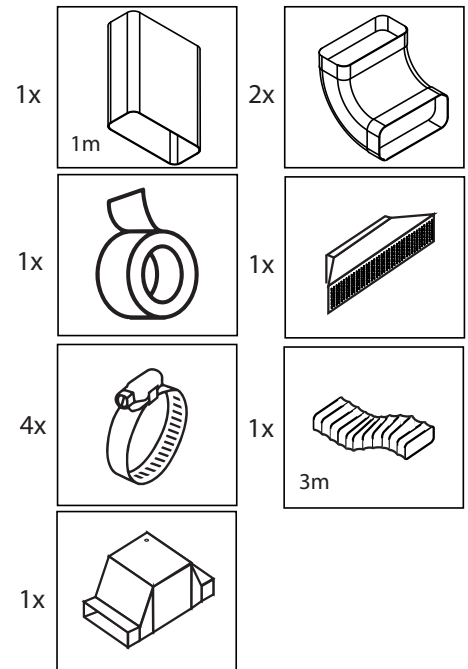

An exploded view diagram of a downdraft kit. It shows a square top panel with a grid of holes, a rectangular box below it, a trapezoidal hood, a vertical rectangular duct, and a flexible corrugated duct. The components are arranged vertically, showing their relative positions.

TYPHOON/TORNADO - ALM. RECIRKULERING KIT 1

Kit varenr. 535.21.1200.9

TYPHOON/TORNADO - RECIRKULERING, KIT 4

Kit varenr. 535.21.1280.9

TYPHOON/TORNADO - PLASMEX RUND KIT

Kit varenr. 536.99.1800.9

TYPHOON/TORNADO KIT - PLASMEX FLAD