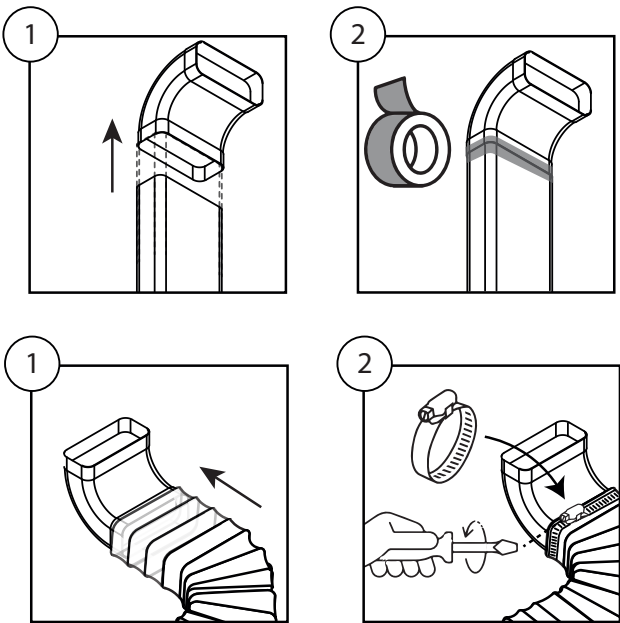

TYPHOON/TORNADO - ALM. RECIRKULERING KIT 1

Kit varenr. 535.21.1200.9