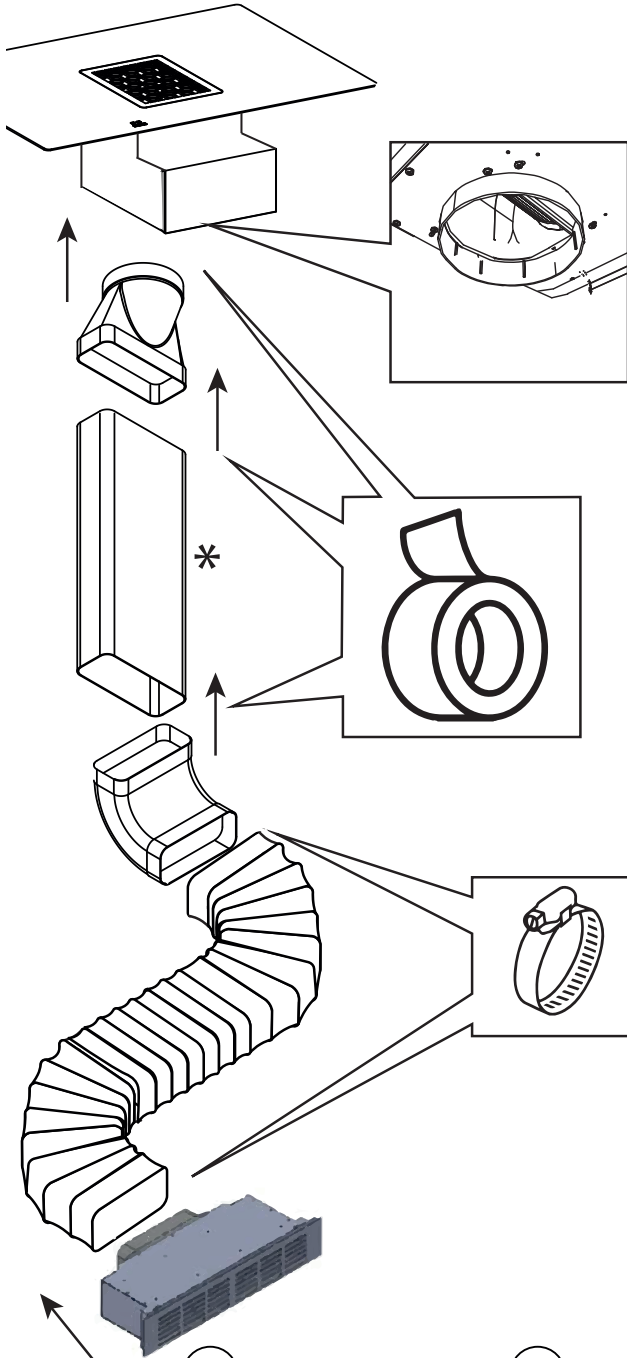

An exploded view diagram of a downdraft kit. It shows a square top panel with a grid of holes, a rectangular box below it, a trapezoidal hood, a vertical rectangular duct, and a flexible corrugated duct. The components are arranged vertically, showing their relative positions.

CYCLONE KIT - DIREKTE UDBLÆSNING

Kit varenr. 535.23.1250.9

CYCLONE KIT - DIREKTE UDBLÆSNING UNDER GULV

Kit varenr. 535.23.1260.9

4x	 1m	1x	
1x	 1x	1x	 <input checked="" type="checkbox"/> <input type="checkbox"/> <input type="checkbox"/>
2x	 2x	1x	 3m
1x	 1x	2x	 2x

CYCLONE KIT - RECIRKULERINGSFILTER

Kit varenr. 535.23.1200.9

CYCLONE KIT - PLASMEX RUND

Kit varenr. 536.99.1800.9

1x		1x	
1x		1x	
4x		1x	
1x		1x	

CYCLONE KIT - PLASMEX FLAD

Kit varenr. 536.99.1801.9

Vare navn Varenummer	Billede	Vare navn Varenummer	Billede
Duct Tape 815.50.1231.9		Grill outlet outdoor 830.60.2038.9	
Clamp 815.16.8208.9		Conversion Flat to Round 825.60.3006.9	
Duct 825.60.3001.9	 1000mm	Duct 825.60.0021.9	 80mm
Duct Bend 90° 825.60.3004.9		Flex duct 825.50.5933.9	 3m
Outlet Indoor p536.99.1016.9		Joint 825.60.3005.9	
Conversion 90° bend 825.60.3002.9		Horizontal 90° bend 825.60.3003.9	