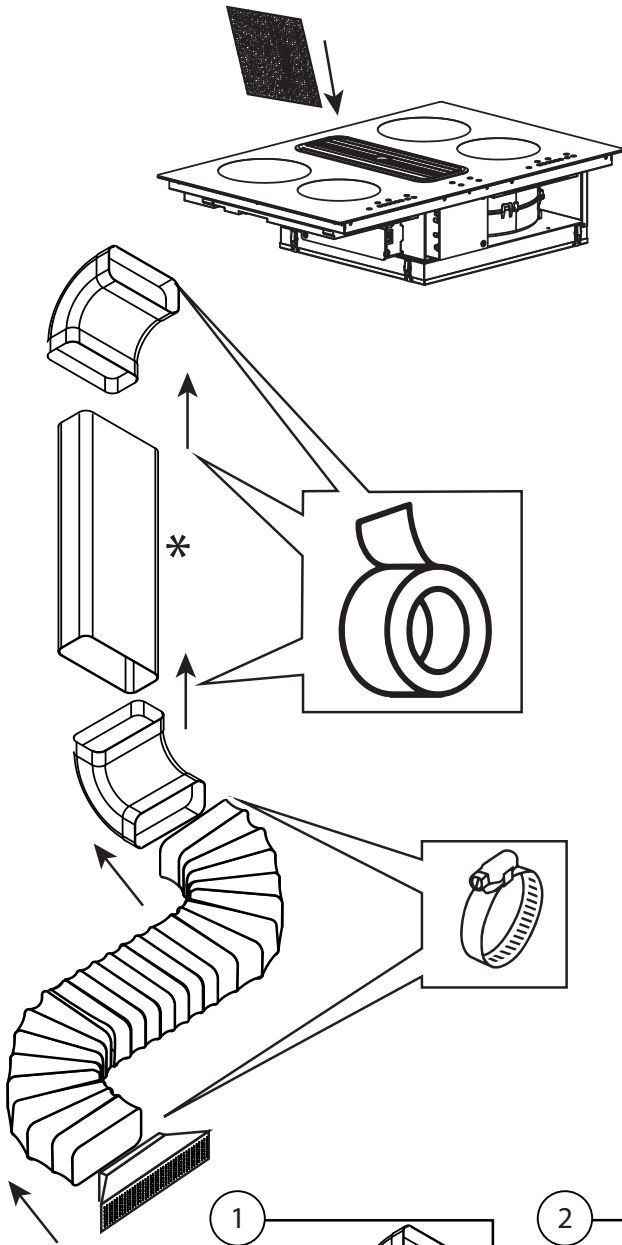

TYPHOON/TORNADO - ALM. RECIRKULERING KIT 1

Kit varenr. 535.21.1200.9