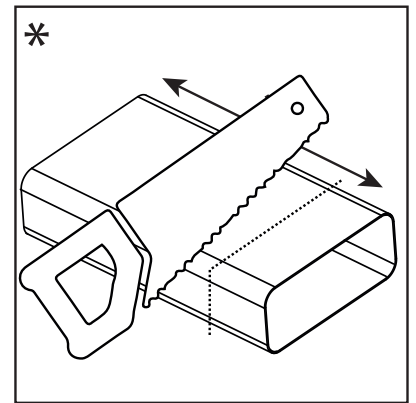

TYPHOON/TORNADO - RECIRKULERING, KIT 4

Kit varenr. 535.21.1280.9