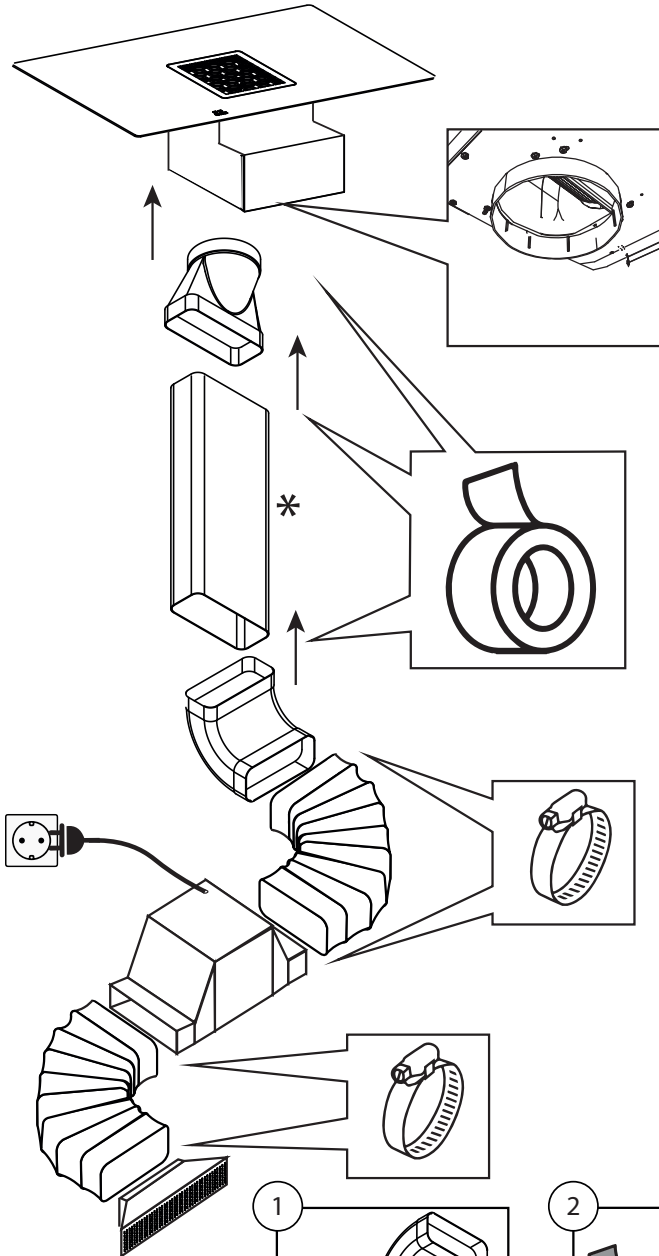

An exploded view diagram of a downdraft kit. It shows a square top panel with a grid of holes, a rectangular box below it, a trapezoidal hood, a vertical rectangular duct, and a flexible corrugated duct. The components are arranged vertically, showing their relative positions.

CYCLONE KIT - DIREKTE UDBLÆSNING

Kit varenr. 535.23.1250.9

CYCLONE KIT - DIREKTE UDBLÆSNING UNDER GULV

Kit varenr. 535.23.1260.9

4x	 1m	1x	
1x	 1x	1x	 <input checked="" type="checkbox"/> <input type="checkbox"/> <input type="checkbox"/>
2x	 2x	1x	 3m
1x	 1x	2x	 2x

CYCLONE KIT - RECIRKULERINGSFILTER

Kit varenr. 535.23.1200.9

CYCLONE KIT - PLASMEX RUND

Kit varenr. 536.99.1800.9

1x		1x	
1x		1x	
4x		1x	
1x		1x	

CYCLONE KIT - PLASMEX FLAD

Kit varenr. 536.99.1801.9

Vare navn Varenummer	Billede	Vare navn Varenummer	Billede
Duct Tape 815.50.1231.9		Grill outlet outdoor 830.60.2038.9	
Clamp 815.16.8208.9		Conversion Flat to Round 825.60.3006.9	
Duct 825.60.3001.9	 1000mm	Duct 825.60.0021.9	 80mm
Duct Bend 90° 825.60.3004.9		Flex duct 825.50.5933.9	 3m
Outlet Indoor p536.99.1016.9		Joint 825.60.3005.9	
Conversion 90° bend 825.60.3002.9		Horizontal 90° bend 825.60.3003.9	