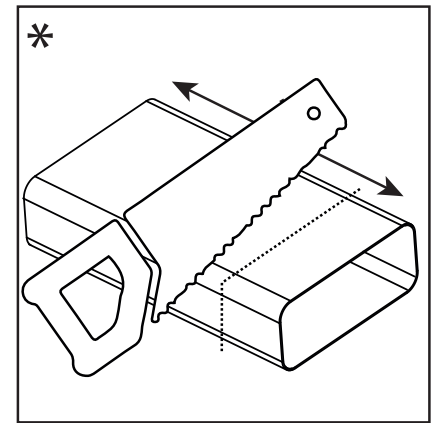

TYPHOON/TORNADO - ALM. RECIRKULERING KIT 1

Kit varenr. 535.21.1200.9