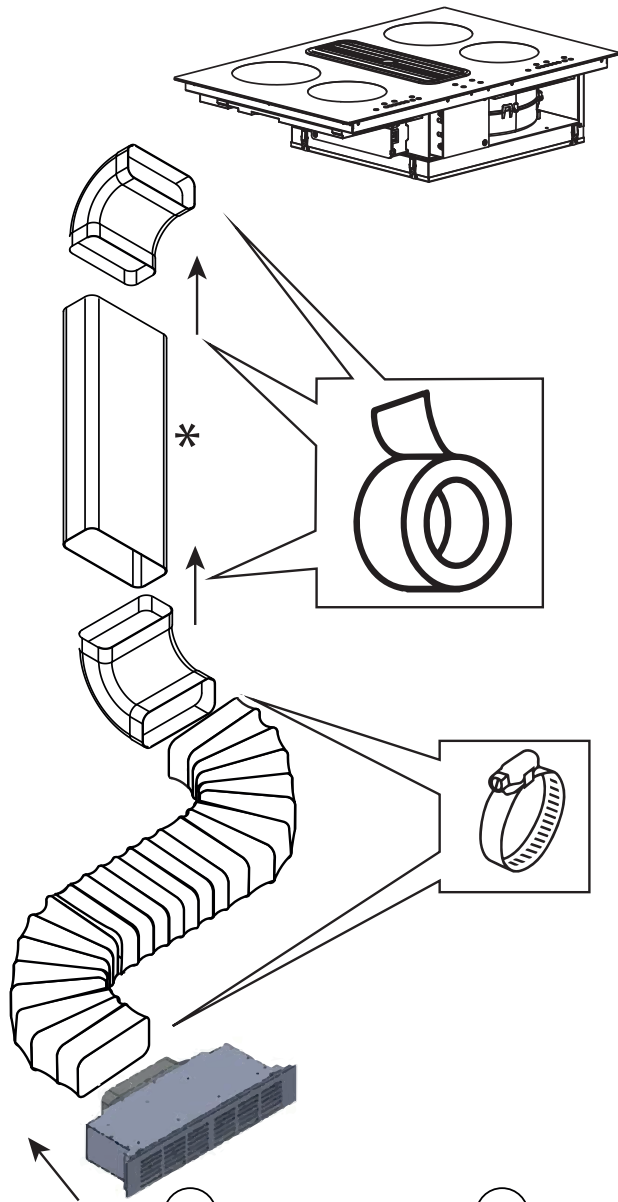

TYPHOON/TORNADO - RECIRKULERING, KIT 4

Kit varenr. 535.21.1280.9