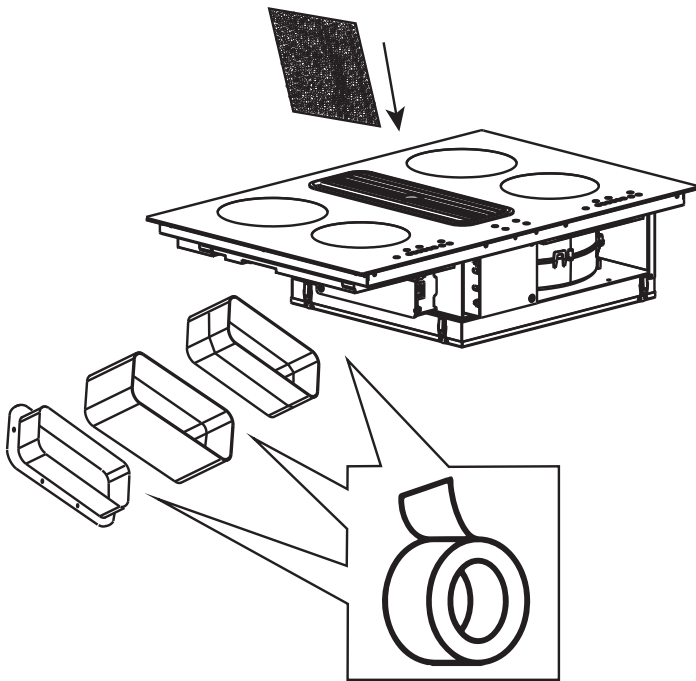

TORNADO/TYPHOON - RECIRKULERING KIT 5