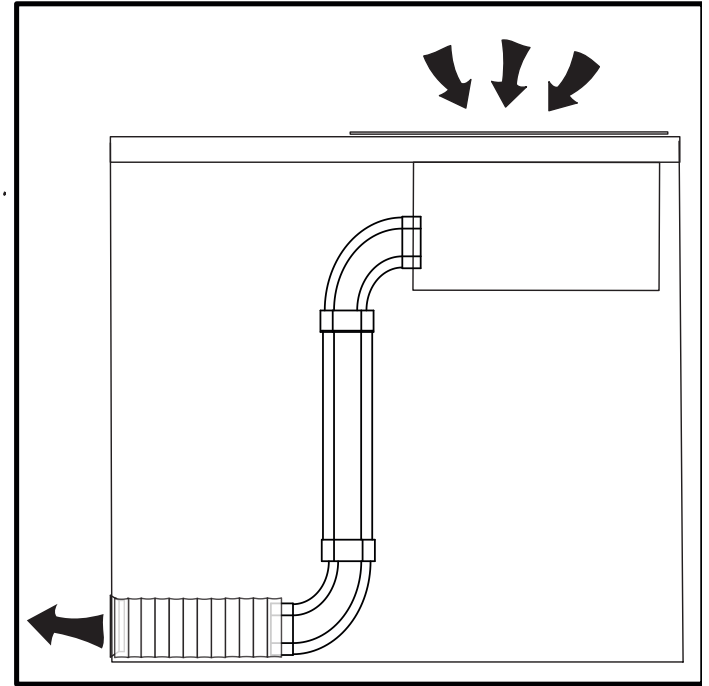

TYPHOON/TORNADO - ALM. RECIRKULERING KIT 1

Kit varenr. 535.21.1200.9