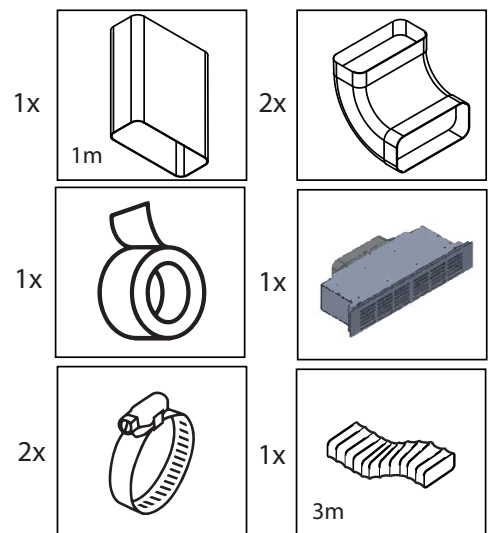

TYPHOON/TORNADO - RECIRKULERING, KIT 4

Kit varenr. 535.21.1280.9