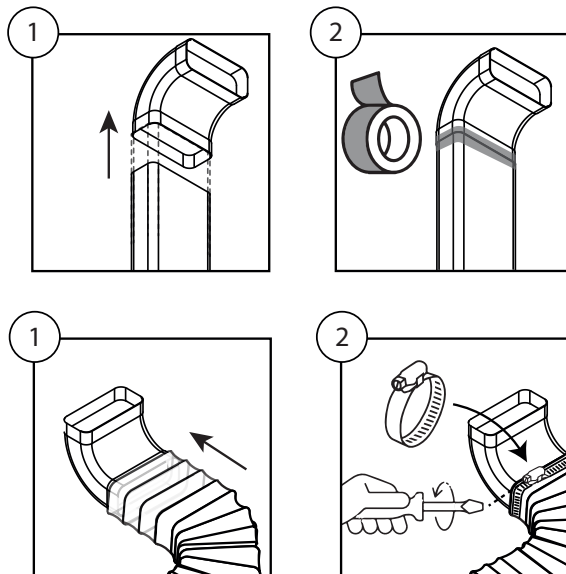

An exploded view diagram of a downdraft kit. It shows a square top panel with a grid of holes, a rectangular box below it, a trapezoidal hood, a vertical rectangular duct, and a flexible corrugated duct. The components are arranged vertically, showing their relative positions.

CYCLONE KIT - DIREKTE UDBLÆSNING

Kit varenr. 535.23.1250.9

CYCLONE KIT - DIREKTE UDBLÆSNING UNDER GULV

Kit varenr. 535.23.1260.9

4x	 1m	1x	
1x	 1x	1x	 <input checked="" type="checkbox"/> <input type="checkbox"/> <input type="checkbox"/>
2x	 2x	1x	 3m
1x	 1x	2x	 2x