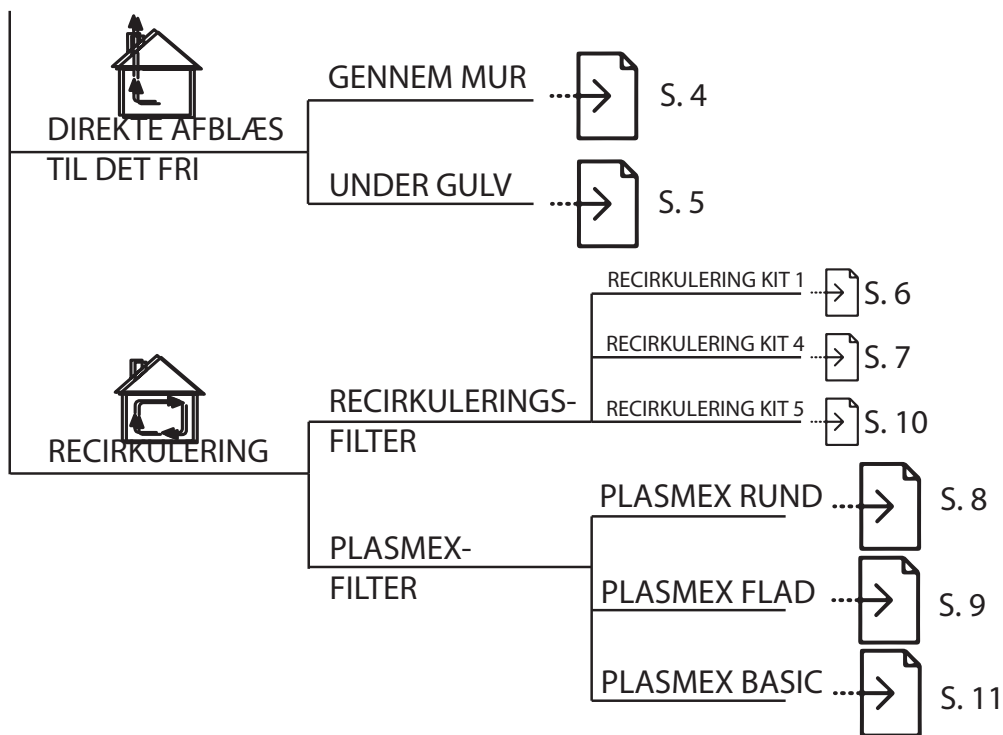

TYPHOON/TORNADO

CYCLONE