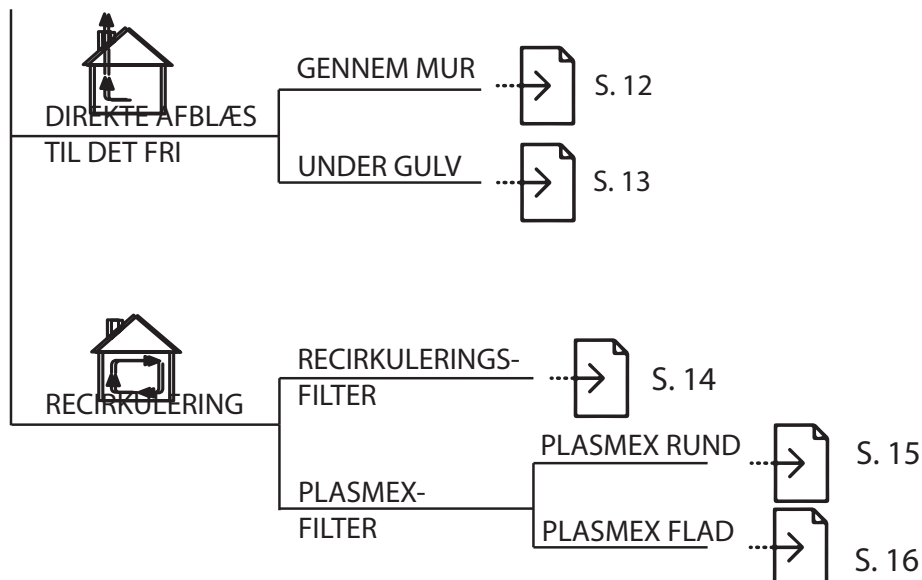

An exploded view diagram of a downdraft kit. It shows a square top panel with a grid of holes, a rectangular box below it, a trapezoidal hood, a vertical rectangular duct, and a flexible corrugated duct. The components are arranged vertically, showing their relative positions.

TYPHOON/TORNADO - DIREKTE UDBLÆSNING KIT 2

Kit varenr. 535.21.1250.9

1x 1m	2x
1x	1x
2x	1x 3m

TYPHOON/TORNADO - DIREKT UDBLÆSNING UNDER GULV KIT 3

Kit varenr. 535.21.1260.9

- | | | | |
|----|---|----|--|
| 4x | 
1m | 2x |  |
| 1x |  | 1x | 
<input checked="" type="checkbox"/>  |
| 2x |  | 1x | 
3m |
| | | 2x |  |