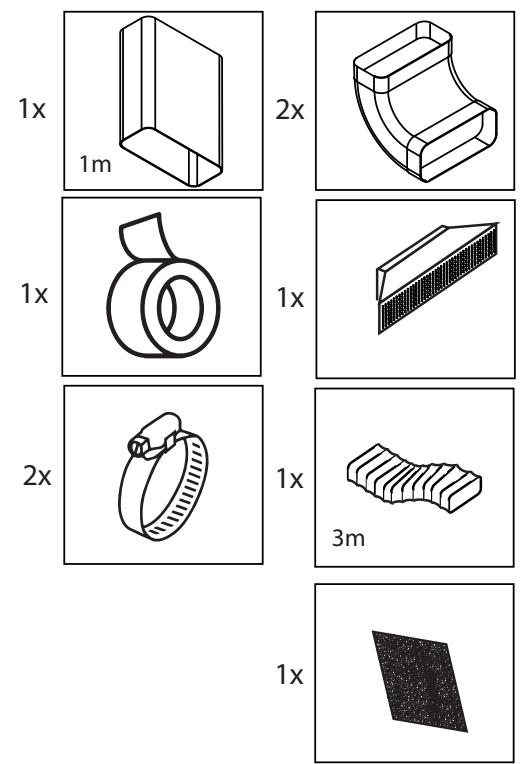

TYPHOON/TORNADO - ALM. RECIRKULERING KIT 1

Kit varenr. 535.21.1200.9